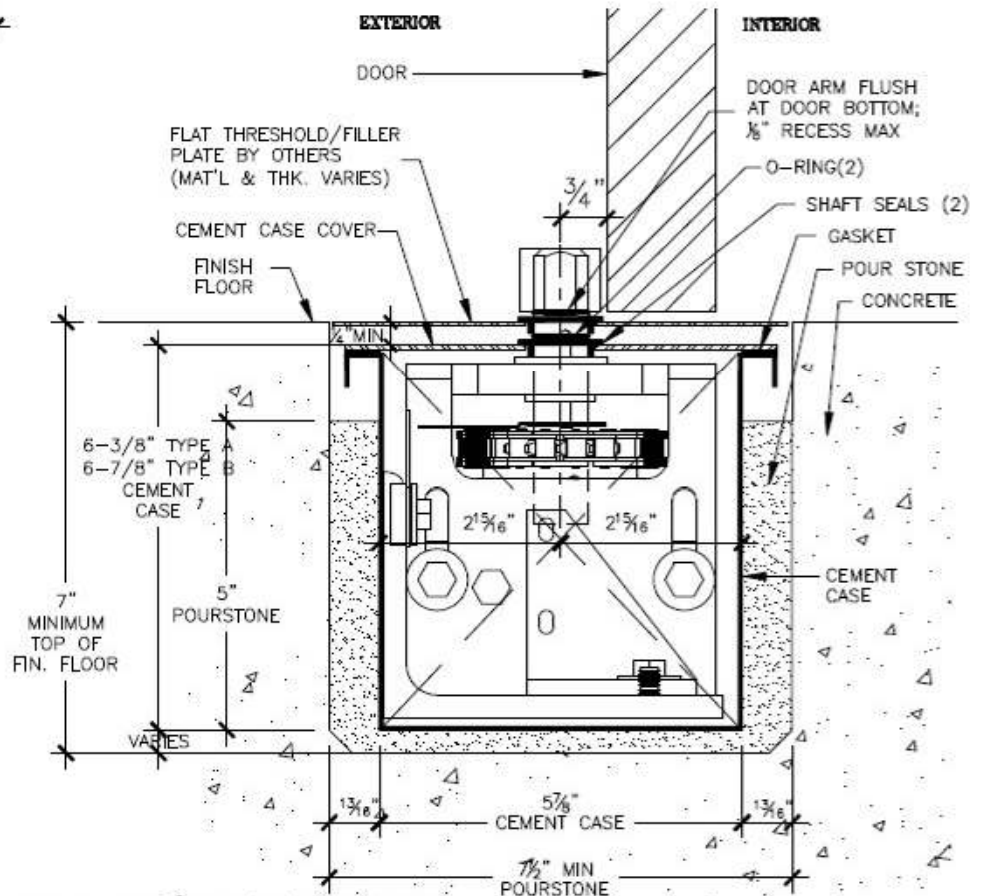

DOOR PAIR

**SINGLE DOOR
LH SHOWN - RH OPPOSITE**

***EXTRA CLEARANCE
MAY BE REQUIRED
AT LIQUID TIGHT
ELEC. FITTINGS**

***BOTTOM ARM MUST BE
PLUMB WITH HINGES**

***FIELD LAYOUT TEMPLATE
AVAILABLE ONLINE**

FB-B103-S27

OPCON

. CONVERT . CONCEAL . CONNECT

www.opconusa.com (760) 720-3902

**FLUSH MOUNT FLOOR BLOCKOUT
OFFSET HUNG DOORS USING STANDARD BUTT HINGE**

TYPE A - STD. PROFILE (LOW) CEMENT CASE
TYPE B - TALL PROFILE CEMENT CASE

1.0 END SECTION VIEW