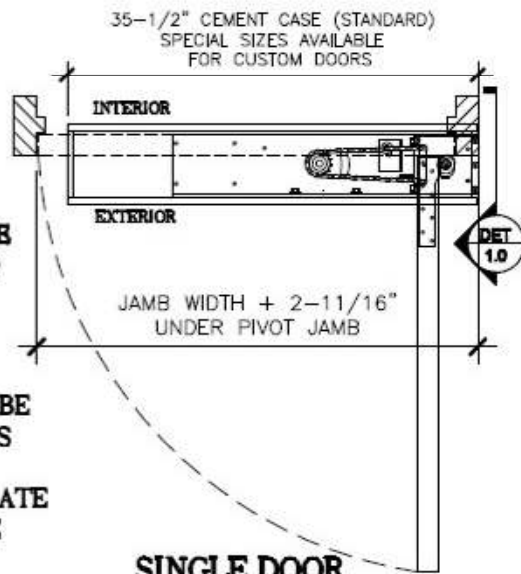

DOOR PAIR

**SINGLE DOOR
LH SHOWN - RH OPPOSITE**

***EXTRA CLEARANCE
MAY BE REQUIRED
AT LIQUID TIGHT
ELEC. FITTINGS**

***BOTTOM ARM MUST BE
PLUMB WITH HINGES**

***FIELD LAYOUT TEMPLATE
AVAILABLE ONLINE**

FB-B103-S27

OPCON

. CONVERT . CONCEAL . CONNECT

www.opconusa.com (760) 720-3902

**FLUSH MOUNT FLOOR BLOCKOUT
OFFSET HUNG DOORS USING STANDARD BUTT HINGE**

TYPE A - STD. PROFILE (LOW) CEMENT CASE
TYPE B - TALL PROFILE CEMENT CASE

1.0 END SECTION VIEW