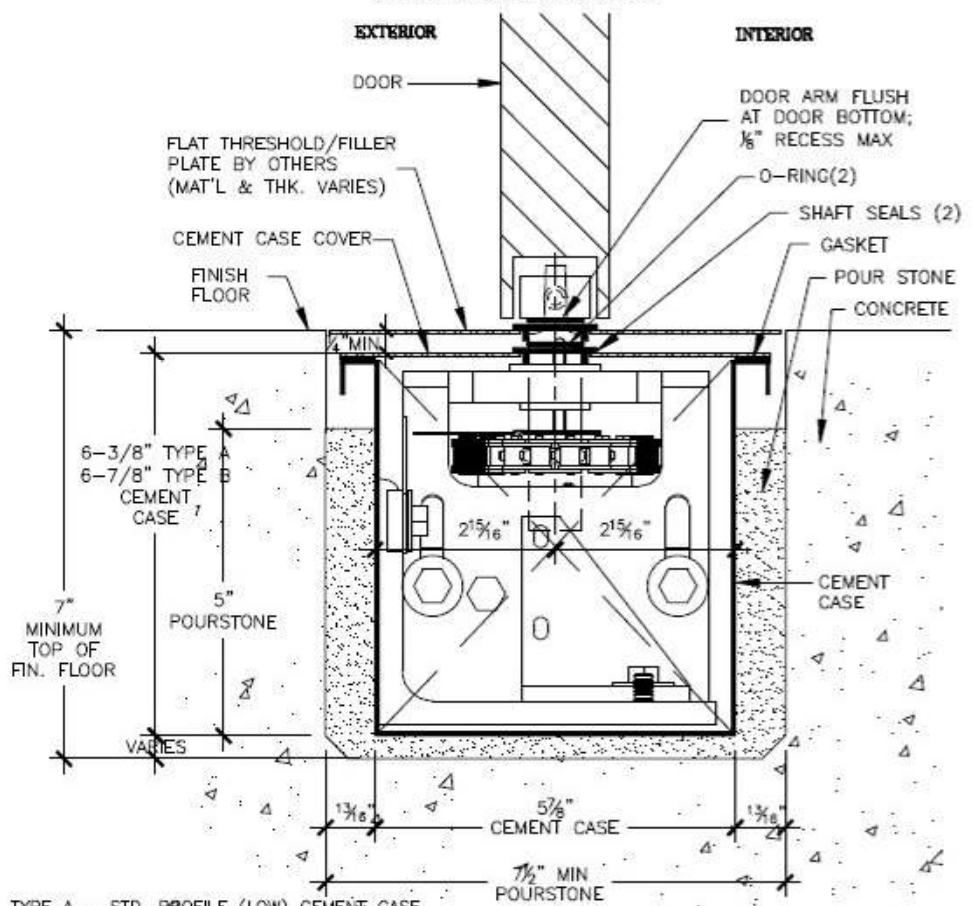

DOOR PAIR

**SINGLE DOOR
LH SHOWN - RH OPPOSITE**

***EXTRA CLEARANCE MAY BE REQUIRED AT LIQUID TIGHT ELEC. FITTINGS**

***BOTTOM ARM IS PLUMB WITH TOP PIVOT**

***FIELD LAYOUT TEMPLATE AVAILABLE ONLINE**

FB-C103

OPCON

• CONVERT • CONCEAL • CONNECT

www.opconusa.com (760) 720-3902

FLUSH MOUNT FLOOR BLOCKOUT CENTER HUNG DOORS

TYPE A - STD. PROFILE (LOW) CEMENT CASE
TYPE B - TALL PROFILE CEMENT CASE

1.0 END SECTION VIEW