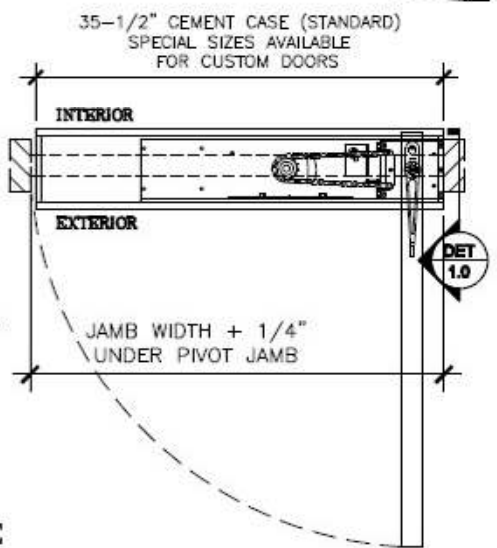

DOOR PAIR

**SINGLE DOOR
LH SHOWN - RH OPPOSITE**

***EXTRA CLEARANCE MAY BE REQUIRED AT LIQUID TIGHT ELEC. FITTINGS**

***BOTTOM ARM IS PLUMB WITH TOP PIVOT**

***FIELD LAYOUT TEMPLATE AVAILABLE ONLINE**

FB-C103

OPCON

• CONVERT • CONCEAL • CONNECT

www.opconusa.com (760) 720-3902

FLUSH MOUNT FLOOR BLOCKOUT CENTER HUNG DOORS

TYPE A - STD. PROFILE (LOW) CEMENT CASE
TYPE B - TALL PROFILE CEMENT CASE

1.0 END SECTION VIEW