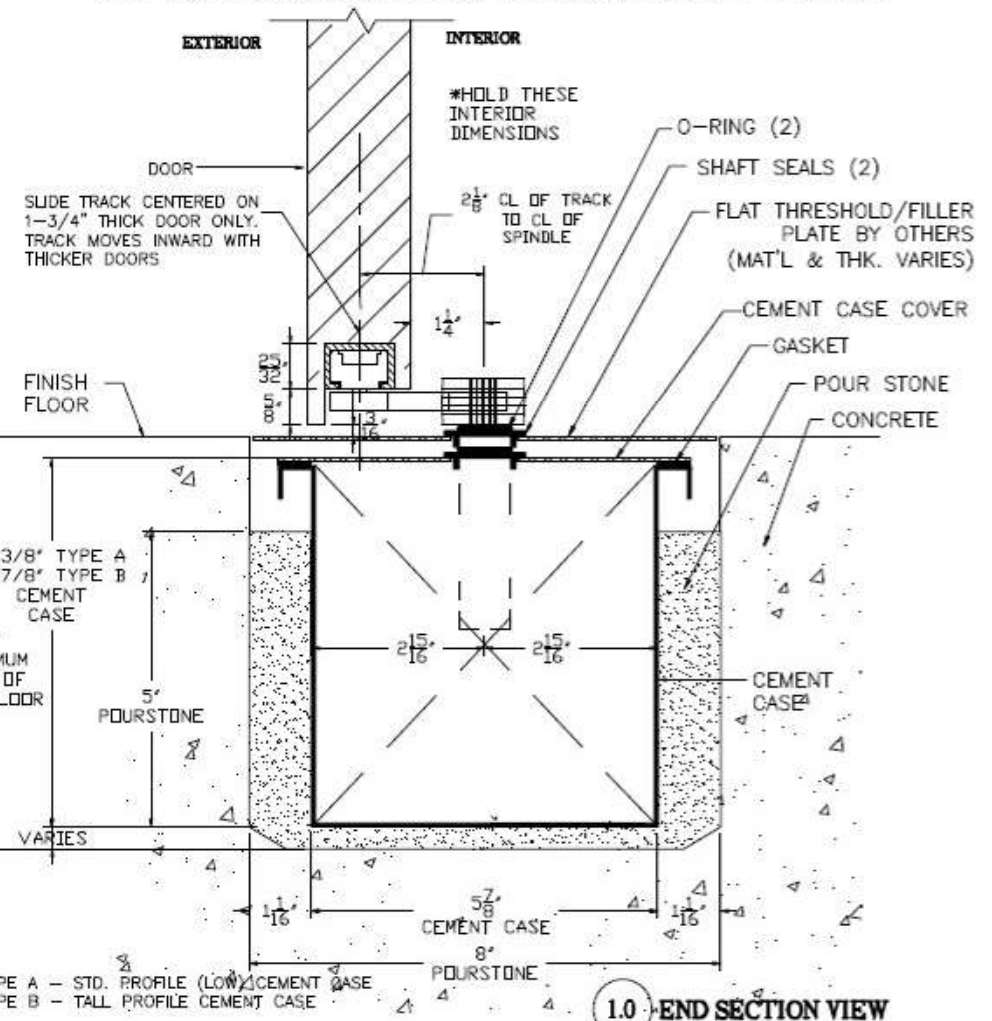

OPCON

• CONVERT • CONCEAL • CONNECT

www.opconusa.com

(760) 720-3902

FLOOR BLOCKOUT (OFFSET PIVOT) - FLUSH THRESHOLD USING DORMA BTS-80/1 WITH 745IN SLIDE ARM

***EXTRA CLEARANCE
MAY BE REQUIRED AT
LIQUID TIGHT ELEC.
FITTINGS**

***SEE DOOR LEAF PREP
DRAWINGS FOR BOTTOM
SLIDE ARM PLACEMENT**

***FIELD LAYOUT TEMPLATE
AVAILABLE ONLINE**

FB-P103-D81

SINGLE DOOR