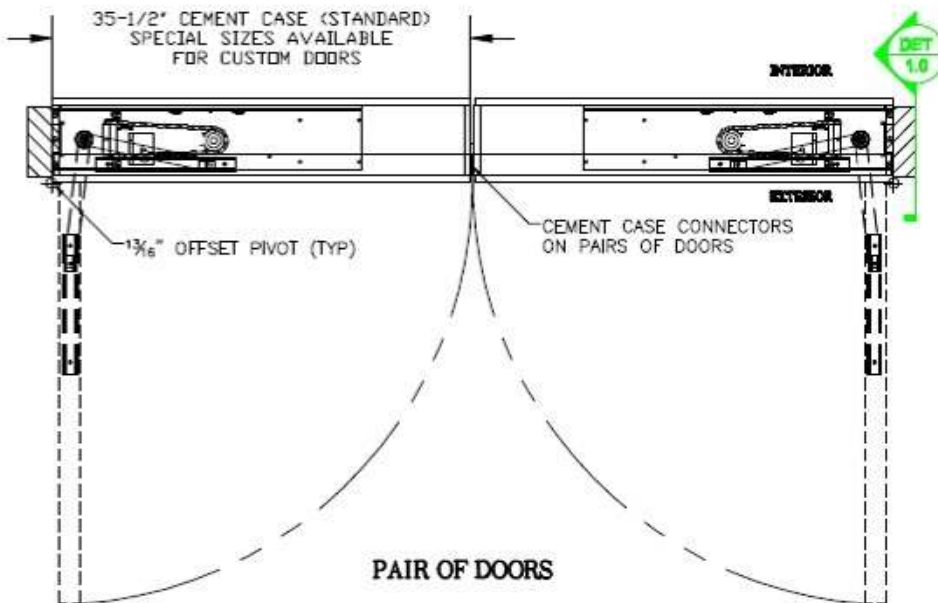

OPCON

• CONVERT • CONCEAL • CONNECT

www.opconusa.com

(760) 720-3902

FLOOR BLOCKOUT (OFFSET PIVOT) - FLUSH THRESHOLD USING DORMA BTS-80/1 WITH 745IN SLIDE ARM

***EXTRA CLEARANCE
MAY BE REQUIRED AT
LIQUID TIGHT ELEC.
FITTINGS**

***SEE DOOR LEAF PREP
DRAWINGS FOR BOTTOM
SLIDE ARM PLACEMENT**

***FIELD LAYOUT TEMPLATE
AVAILABLE ONLINE**

FB-P103-D81

SINGLE DOOR