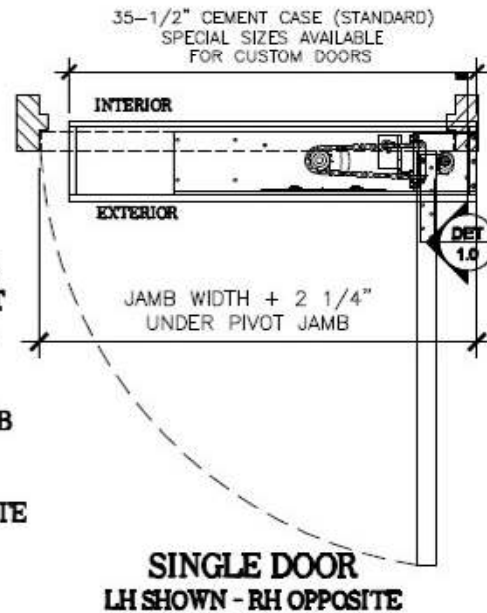

## FLUSH MOUNT FLOOR BLOCKOUT OFFSET HUNG DOORS USING 3/4" PIVOT

**\*EXTRA CLEARANCE  
MAY BE REQUIRED AT  
LIQUID TIGHT ELEC.  
FITTINGS**

**\*BOTTOM ARM IS PLUMB  
WITH TOP PIVOT**

**\*FIELD LAYOUT TEMPLATE  
AVAILABLE ONLINE**