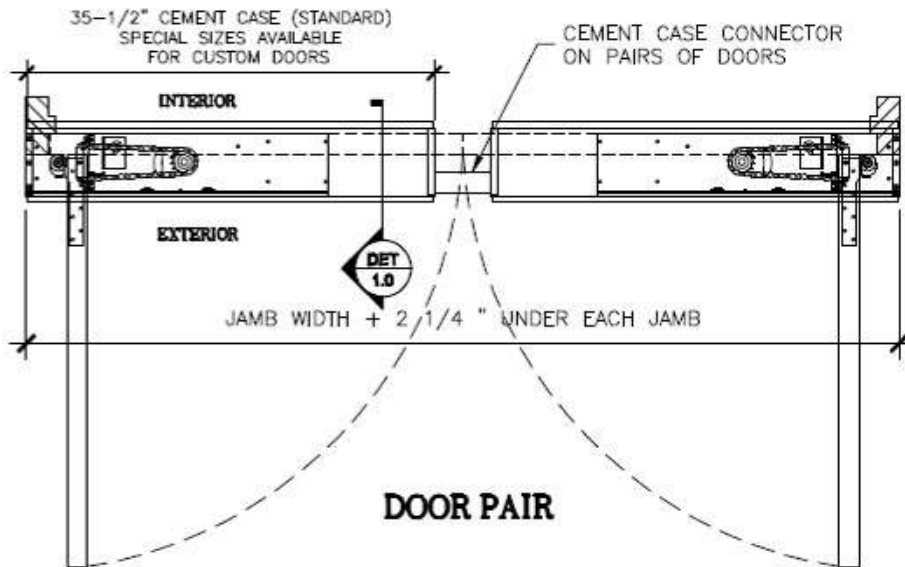

## FLUSH MOUNT FLOOR BLOCKOUT OFFSET HUNG DOORS USING 3/4" PIVOT

**\*EXTRA CLEARANCE  
MAY BE REQUIRED AT  
LIQUID TIGHT ELEC.  
FITTINGS**

**\*BOTTOM ARM IS PLUMB  
WITH TOP PIVOT**

**\*FIELD LAYOUT TEMPLATE  
AVAILABLE ONLINE**