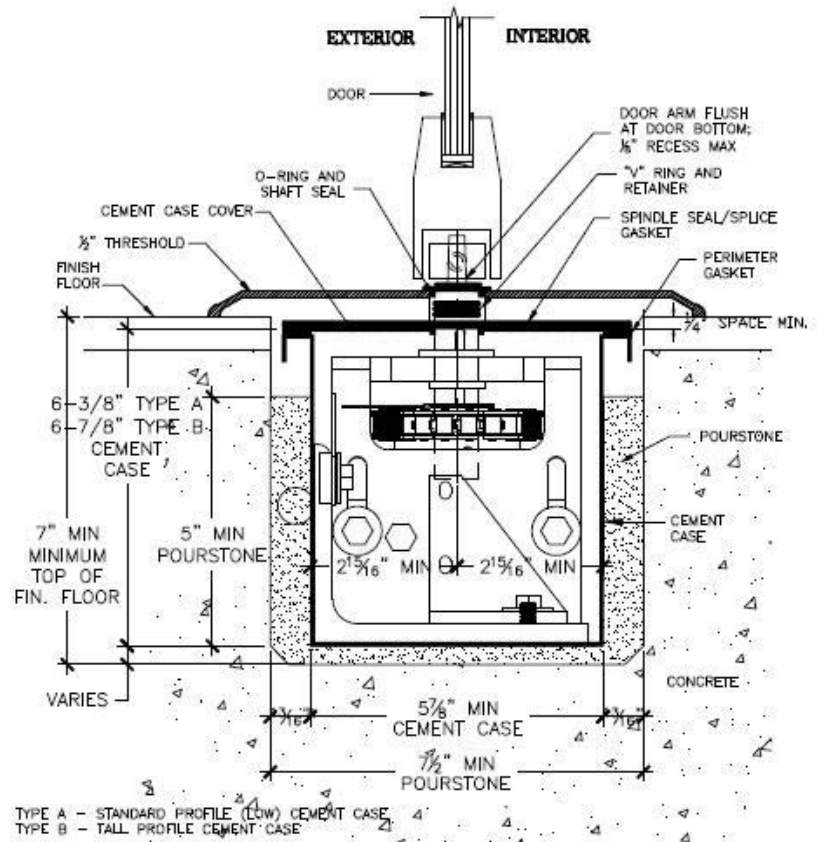

ALL-GLASS FRAMELESS DOOR PATCH FITTING PIVOTS CENTER HUNG - SINGLE DOOR

NOTES:

1. SEE BLOCKOUT DRAWING FOR ALTERNATE FLOOR COVER OPTIONS (STONE, FLUSH, ETC.)
2. SEE "BOTTOM ARM" TAB AT WEBSITE FOR AVAILABLE BOTTOM ARMS.
3. SEE "FLOOR BLOCKOUT" TAB AT WEBSITE FOR FLOOR BLOCKOUT DIMENSIONS AND TEMPLATES