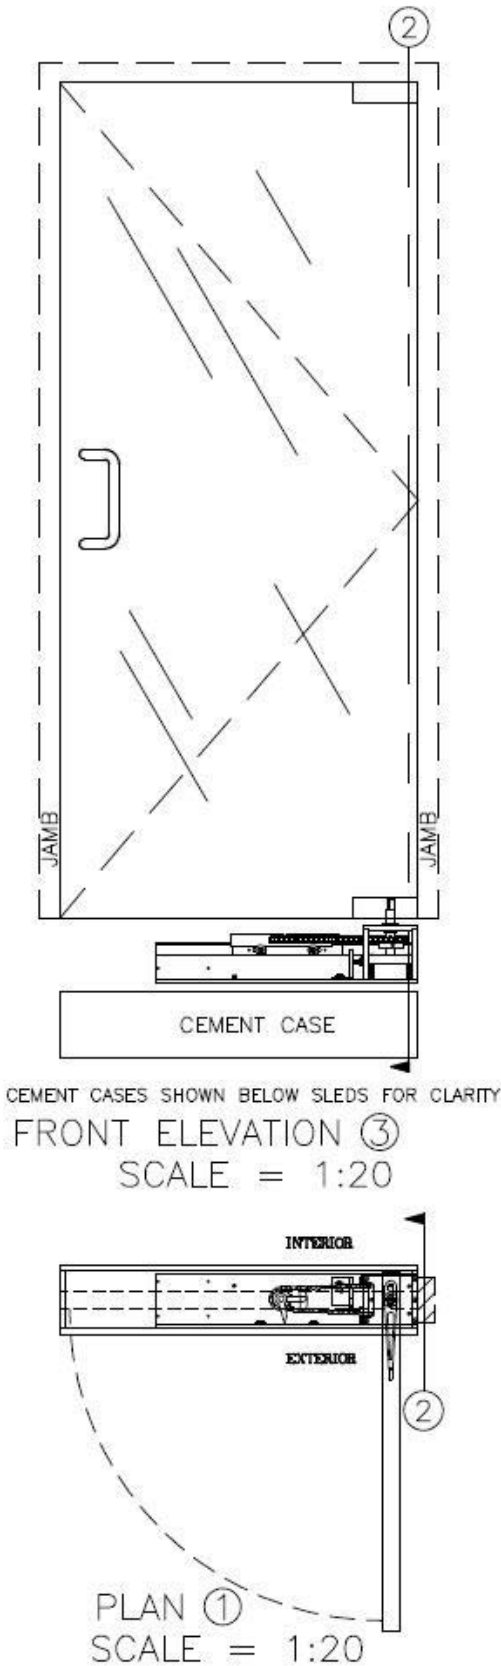

ALL-GLASS FRAMELESS DOOR PATCH FITTING PIVOTS CENTER HUNG - SINGLE DOOR

NOTES:

1. SEE BLOCKOUT DRAWING FOR ALTERNATE FLOOR COVER OPTIONS (STONE, FLUSH, ETC.)
2. SEE "BOTTOM ARM" TAB AT WEBSITE FOR AVAILABLE BOTTOM ARMS.
3. SEE "FLOOR BLOCKOUT" TAB AT WEBSITE FOR FLOOR BLOCKOUT DIMENSIONS AND TEMPLATES