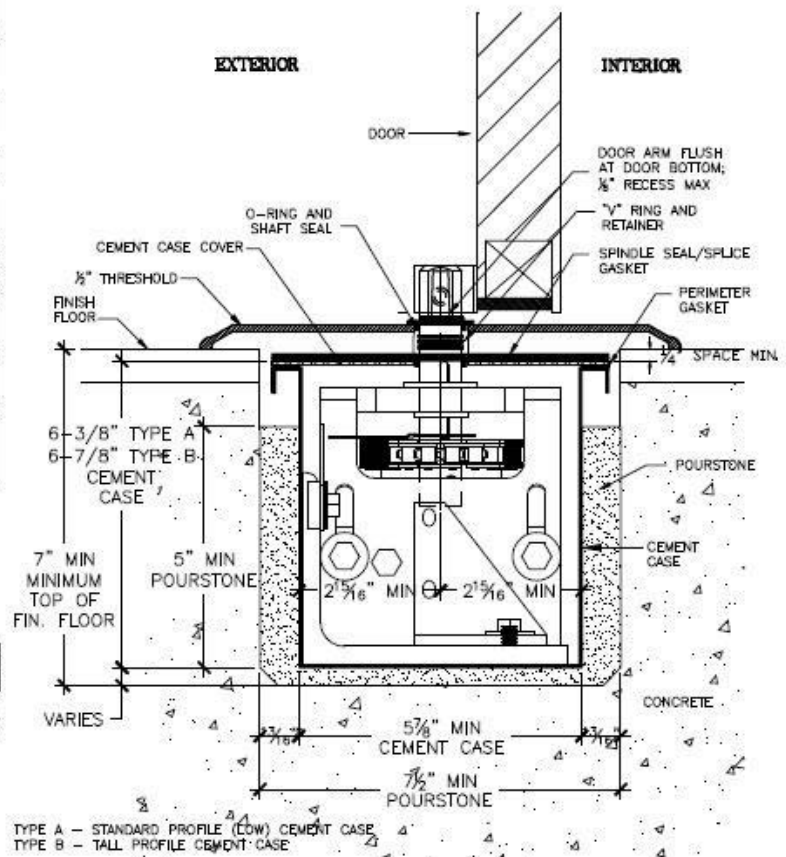

## ARCH TOP (HISTORIC) PAIR OF DOORS WOOD, BRONZE, ETC.

### 3/4" OFFSET PIVOT WITH STANDARD OFFSET BOTTOM ARMS

SECTION ②  
OFFSET PIVOT

SCALE = 1:4