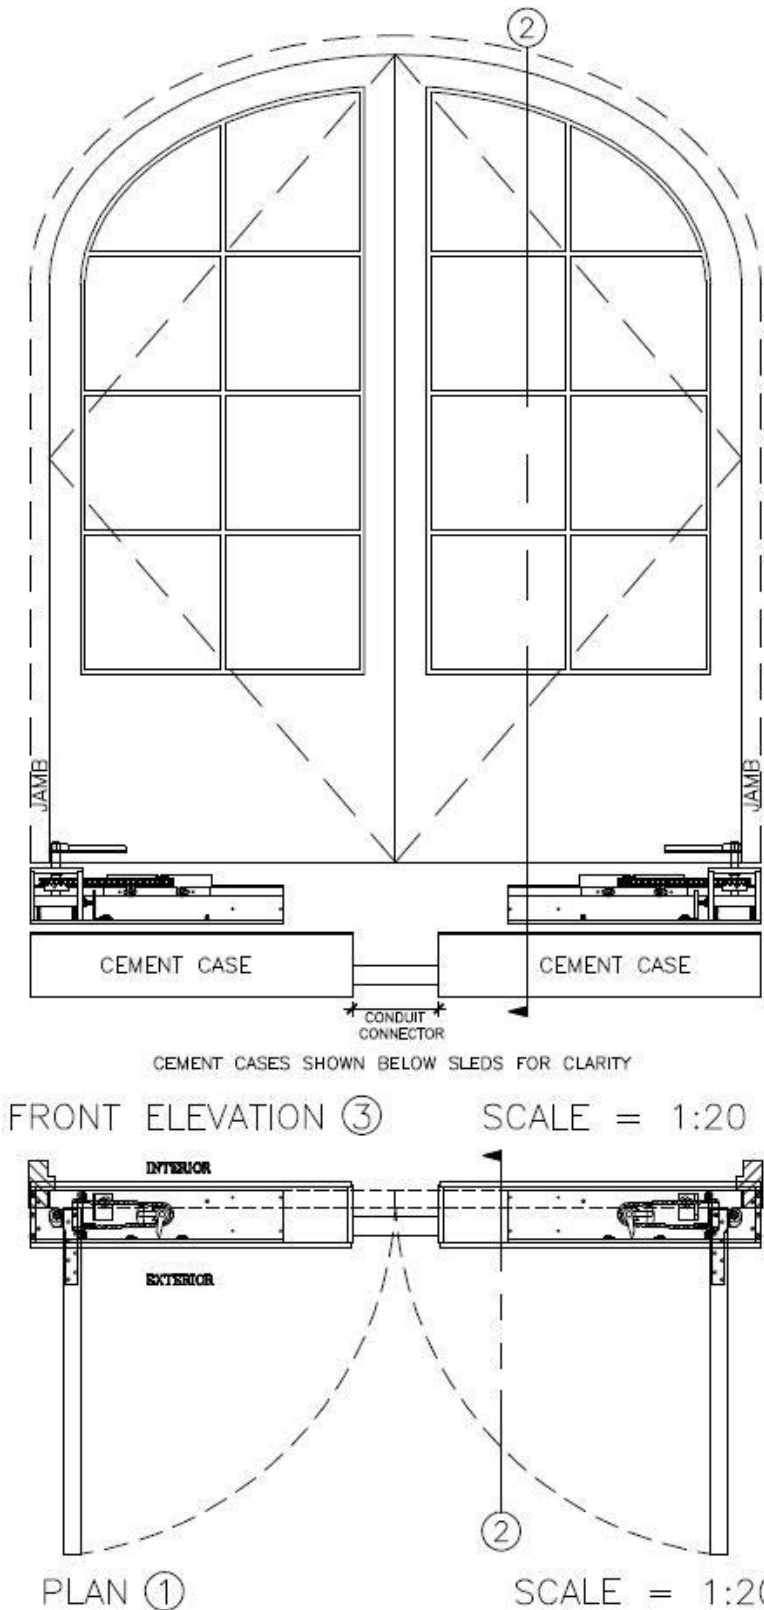

## ARCH TOP (HISTORIC) PAIR OF DOORS WOOD, BRONZE, ETC.

### 3/4" OFFSET PIVOT WITH STANDARD OFFSET BOTTOM ARMS

SECTION ②  
OFFSET PIVOT

SCALE = 1:4