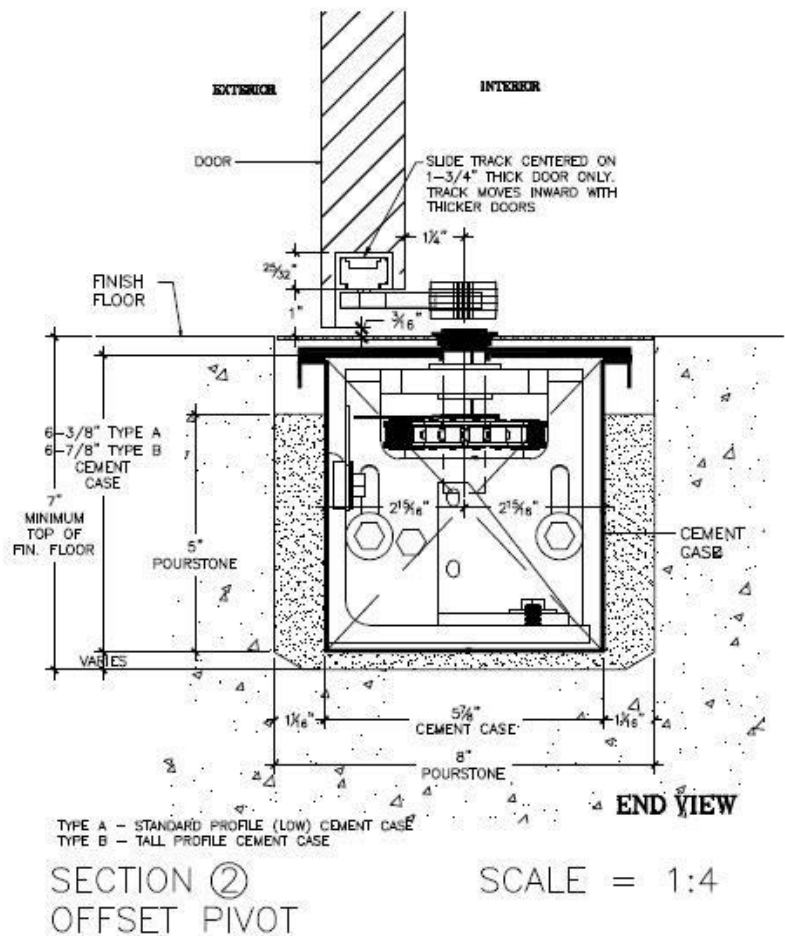

OPCON

• CONVERT • CONCEAL • CONNECT

www.opconusa.com

(760) 720-3902

ARCH TOP (HISTORIC) DOOR: WOOD, BRONZE, ETC.

3/4" OFFSET PIVOT WITH DORMA BTS-80/1 & 7451N BOTTOM SLIDE-ARM

NOTES:

1. SEE BLOCKOUT DRAWINGS FOR ALTERNATE FLOOR COVER OPTIONS (STONE, FLUSH, ETC.)
2. SEE "BOTTOM ARM" TAB AT WEBSITE FOR BOTTOM ARM DETAILS.
3. SEE "FLOOR BLOCKOUT" TAB AT WEBSITE FOR FLOOR BLOCKOUT DIMENSIONS & TEMPLATES
4. SEE "FIELD LAYOUT" TAB FOR DOOR PREP TEMPLATES.
5. CRITICAL THAT DIM. FROM INTERIOR FACE OF DOOR TO ϕ OF SPINDLE BE HELD.

SD-P102-HS