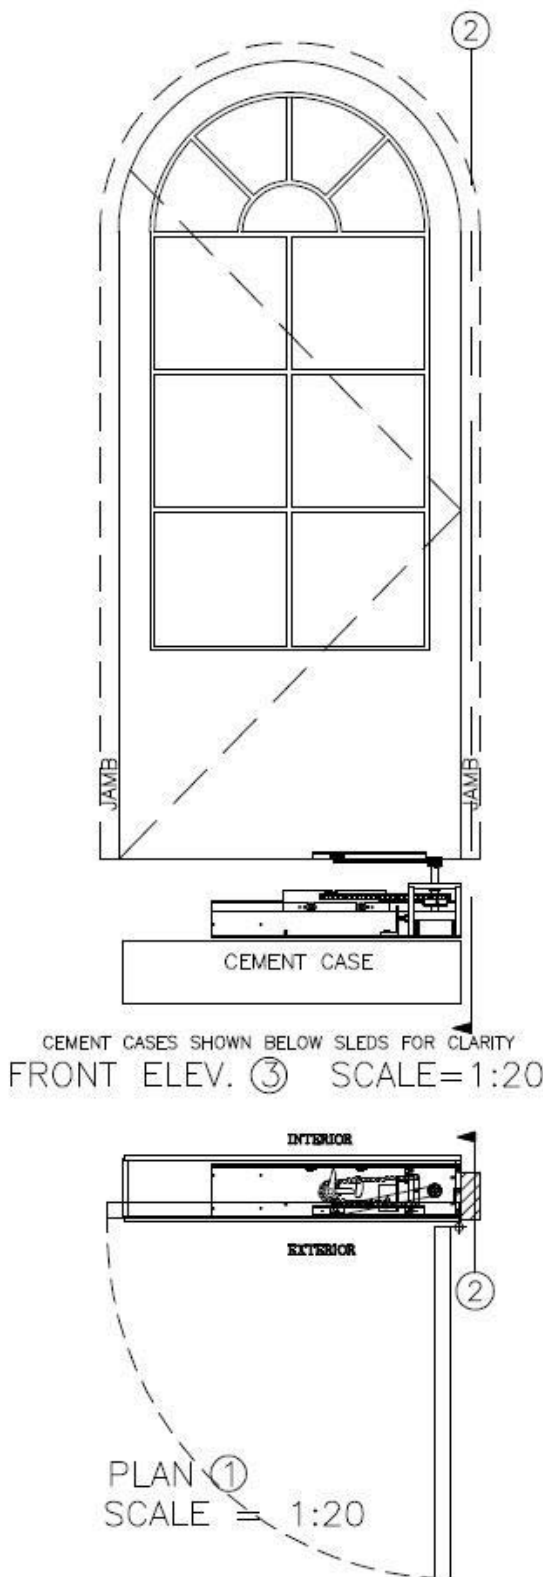

OPCON

• CONVERT • CONCEAL • CONNECT

www.opconusa.com

(760) 720-3902

ARCH TOP (HISTORIC) DOOR: WOOD, BRONZE, ETC.

3/4" OFFSET PIVOT WITH DORMA BTS-80/1 & 7451N BOTTOM SLIDE-ARM

NOTES:

1. SEE BLOCKOUT DRAWINGS FOR ALTERNATE FLOOR COVER OPTIONS (STONE, FLUSH, ETC.)
2. SEE "BOTTOM ARM" TAB AT WEBSITE FOR BOTTOM ARM DETAILS.
3. SEE "FLOOR BLOCKOUT" TAB AT WEBSITE FOR FLOOR BLOCKOUT DIMENSIONS & TEMPLATES
4. SEE "FIELD LAYOUT" TAB FOR DOOR PREP TEMPLATES.
5. CRITICAL THAT DIM. FROM INTERIOR FACE OF DOOR TO ϕ OF SPINDLE BE HELD.