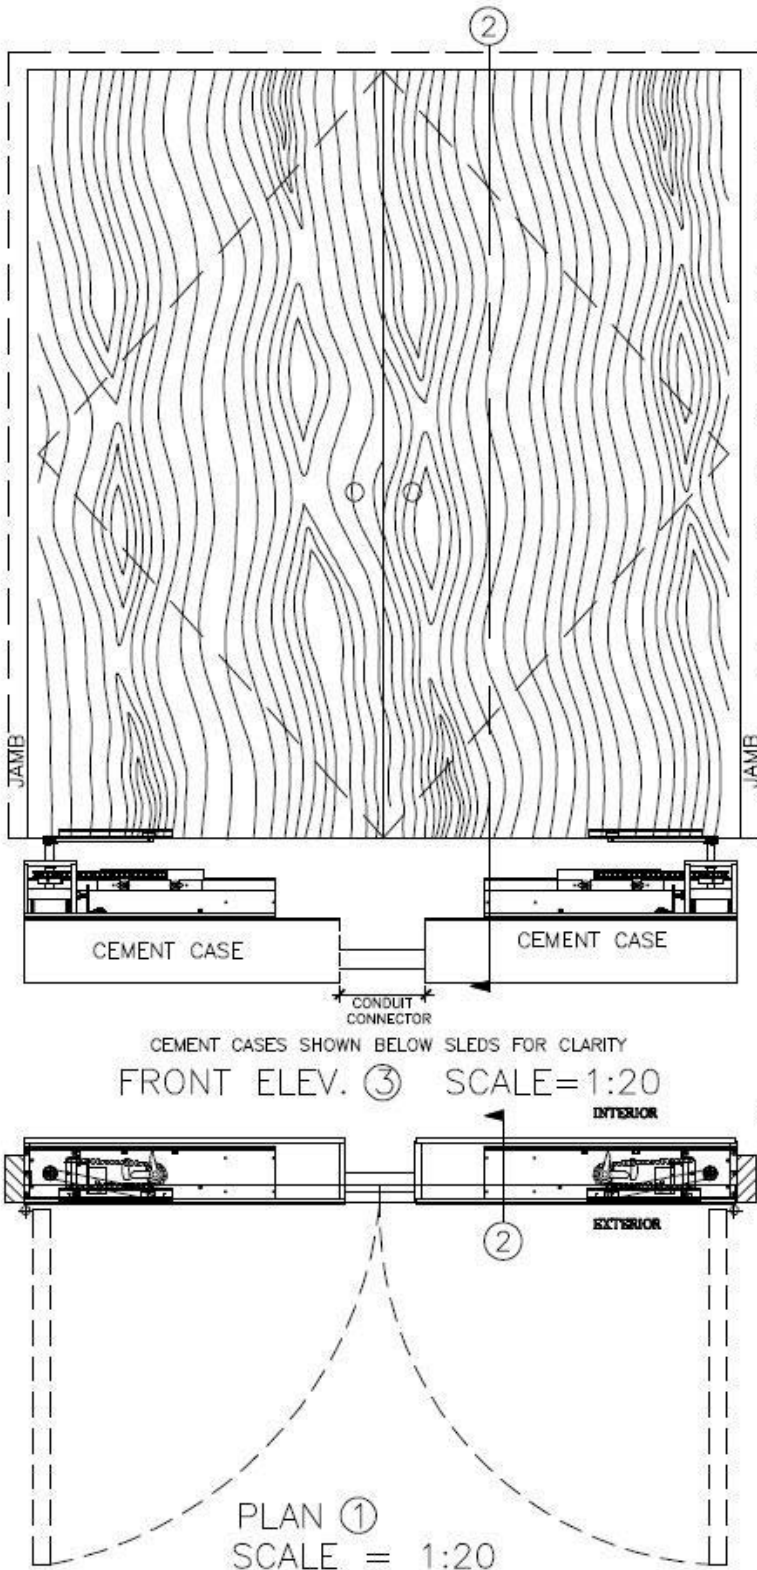

OPCON

• CONVERT • CONCEAL • CONNECT

www.opconusa.com

(760) 720-3902

WOODEN (FULL PANEL) PAIR OF DOORS

**3/4" OFFSET PIVOT WITH DORMA
BTS-80/1 & 745IN BOTTOM SLIDE-ARM**

NOTES:

1. SEE BLOCKOUT DRAWINGS FOR ALTERNATE FLOOR COVER OPTIONS (STONE, FLUSH, ETC.)
2. SEE "BOTTOM ARM" TAB AT WEBSITE FOR BOTTOM ARM DETAILS.
3. SEE "FLOOR BLOCKOUT" TAB AT WEBSITE FOR FLOOR BLOCKOUT DIMENSIONS & TEMPLATES
4. SEE "FIELD LAYOUT" TAB FOR DOOR PREP TEMPLATES.
5. CRITICAL THAT DIM. FROM INTERIOR FACE OF DOOR TO ϕ OF SPINDLE BE HELD.

SD-P102-WP