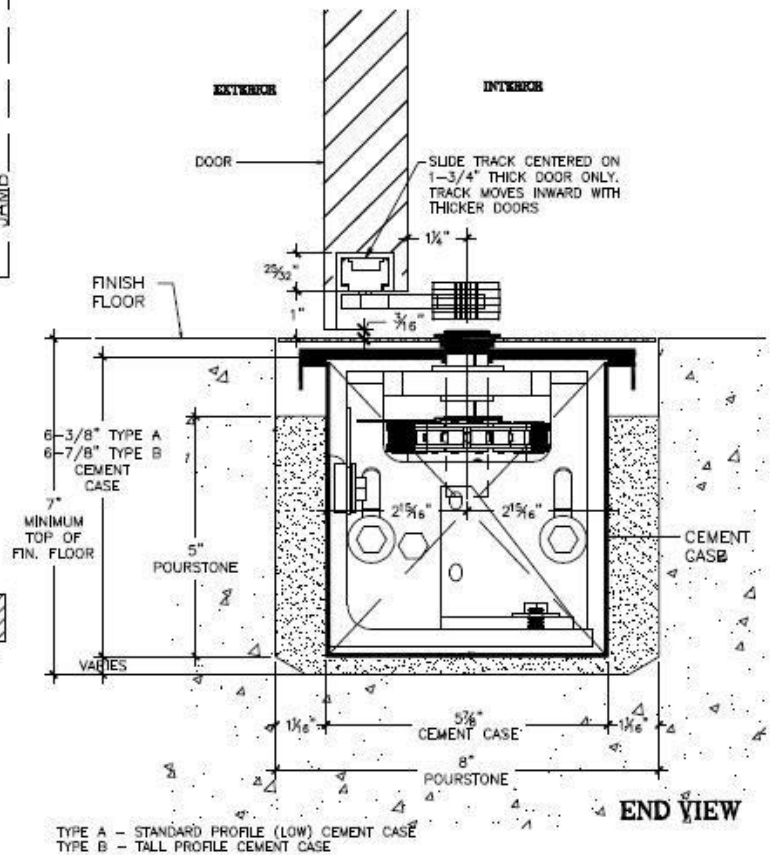

OPCON

• CONVERT • CONCEAL • CONNECT

www.opconusa.com

(760) 720-3902

WOODEN (FULL PANEL) PAIR OF DOORS

**3/4" OFFSET PIVOT WITH DORMA
BTS-80/1 & 745IN BOTTOM SLIDE-ARM**

NOTES:

1. SEE BLOCKOUT DRAWINGS FOR ALTERNATE FLOOR COVER OPTIONS (STONE, FLUSH, ETC.)
2. SEE "BOTTOM ARM" TAB AT WEBSITE FOR BOTTOM ARM DETAILS.
3. SEE "FLOOR BLOCKOUT" TAB AT WEBSITE FOR FLOOR BLOCKOUT DIMENSIONS & TEMPLATES
4. SEE "FIELD LAYOUT" TAB FOR DOOR PREP TEMPLATES.
5. CRITICAL THAT DIM. FROM INTERIOR FACE OF DOOR TO ϕ OF SPINDLE BE HELD.

SD-P102-WP