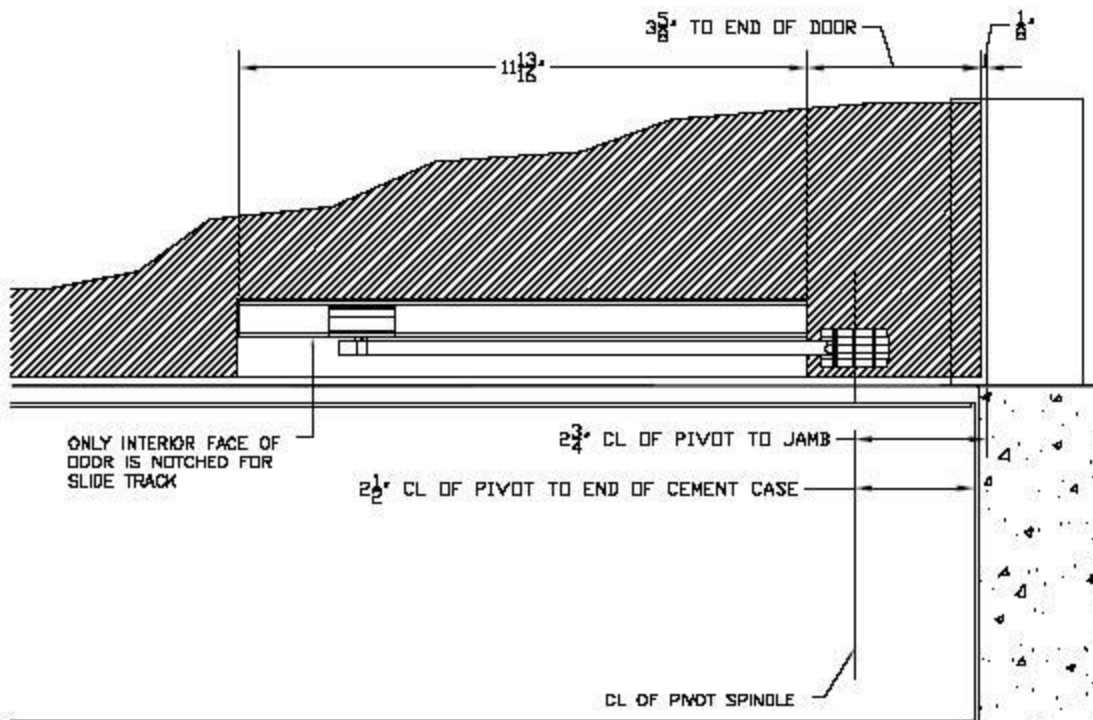

DORMA BTS-80/1 WITH 745IN SLIDE-ARM

INTERIOR ELEVATION
(SECTION AT TRACK)