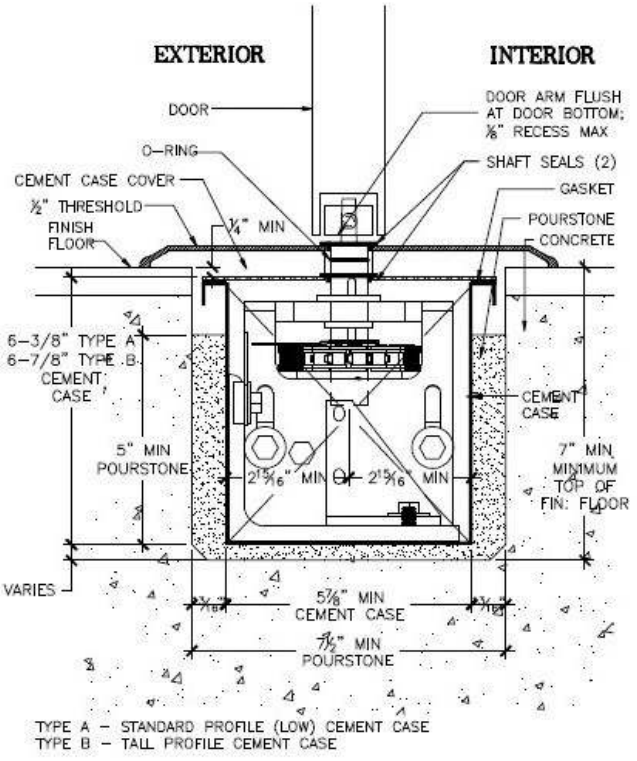

OPCON
 . CONVERT . CONCEAL . CONNECT
 www.opconusa.com (760) 720-3902

**ALL GLASS FRAMELESS
 COMBO PAIR - AUTOMATIC & MANUAL CLOSER
 PATCH FITTING PIVOTS**

**PAIR OF DOORS
 ALUMINUM, WOOD, STEEL OR METAL CLAD
 CENTER HUNG**

SECTION ② SCALE = 1:4
 OPCON CENTER PIVOT - AUTOMATIC LEAF

- NOTES:**
1. SEE OPCON BLOCKOUT DRAWINGS FOR ALTERNATE FLOOR COVER OPTIONS (STONE, FLUSH, ETC.)
 2. SEE "BOTTOM ARM" TAB AT OPCON WEBSITE FOR BOTTOM ARM DETAILS.
 3. SEE "FLOOR BLOCKOUT" TAB AT OPCON WEBSITE FOR FLOOR BLOCKOUT DIMENSIONS & TEMPLATES
 4. SEE SPECIFIC MANUFACTURER'S WEBSITE FOR MANUAL CLOSER DETAILS AND BLOCKOUT TEMPLATES