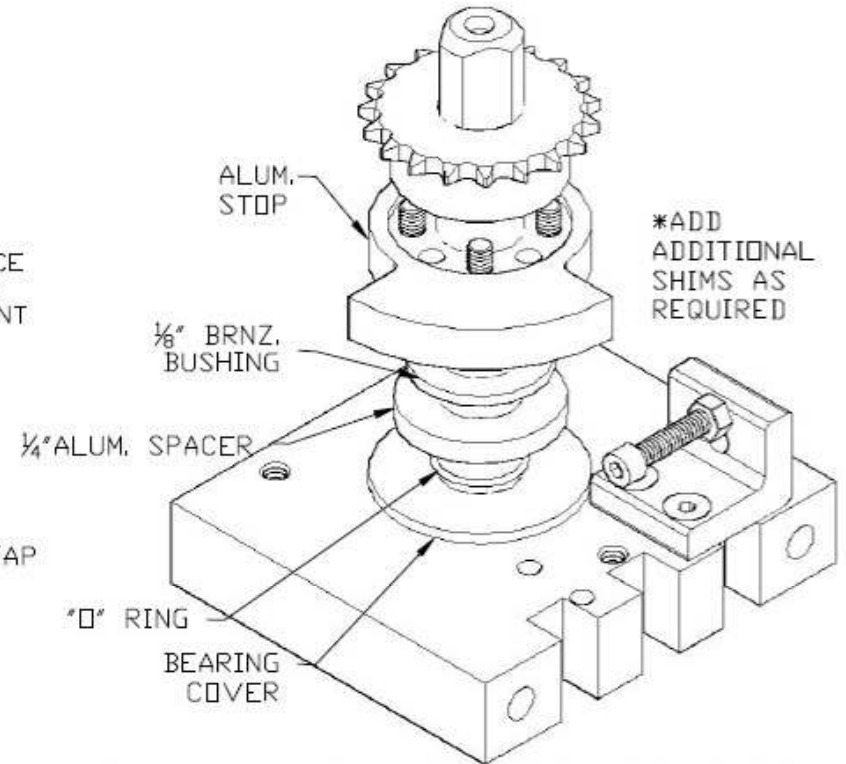

EXPLODED PARTS VIEW

OPCON

. CONVERT . CONCEAL . CONNECT
www.opconusa.com (760) 720-3902

INSTALL MANUAL ADDENDUM

ADJUSTABLE DOOR STOP ASSEMBLY FOR OPERATORS W/O INTERNAL OPENING STOP		
DWG#	DATE: 4-2-10	REV# 1
		DATE: 9-23-10